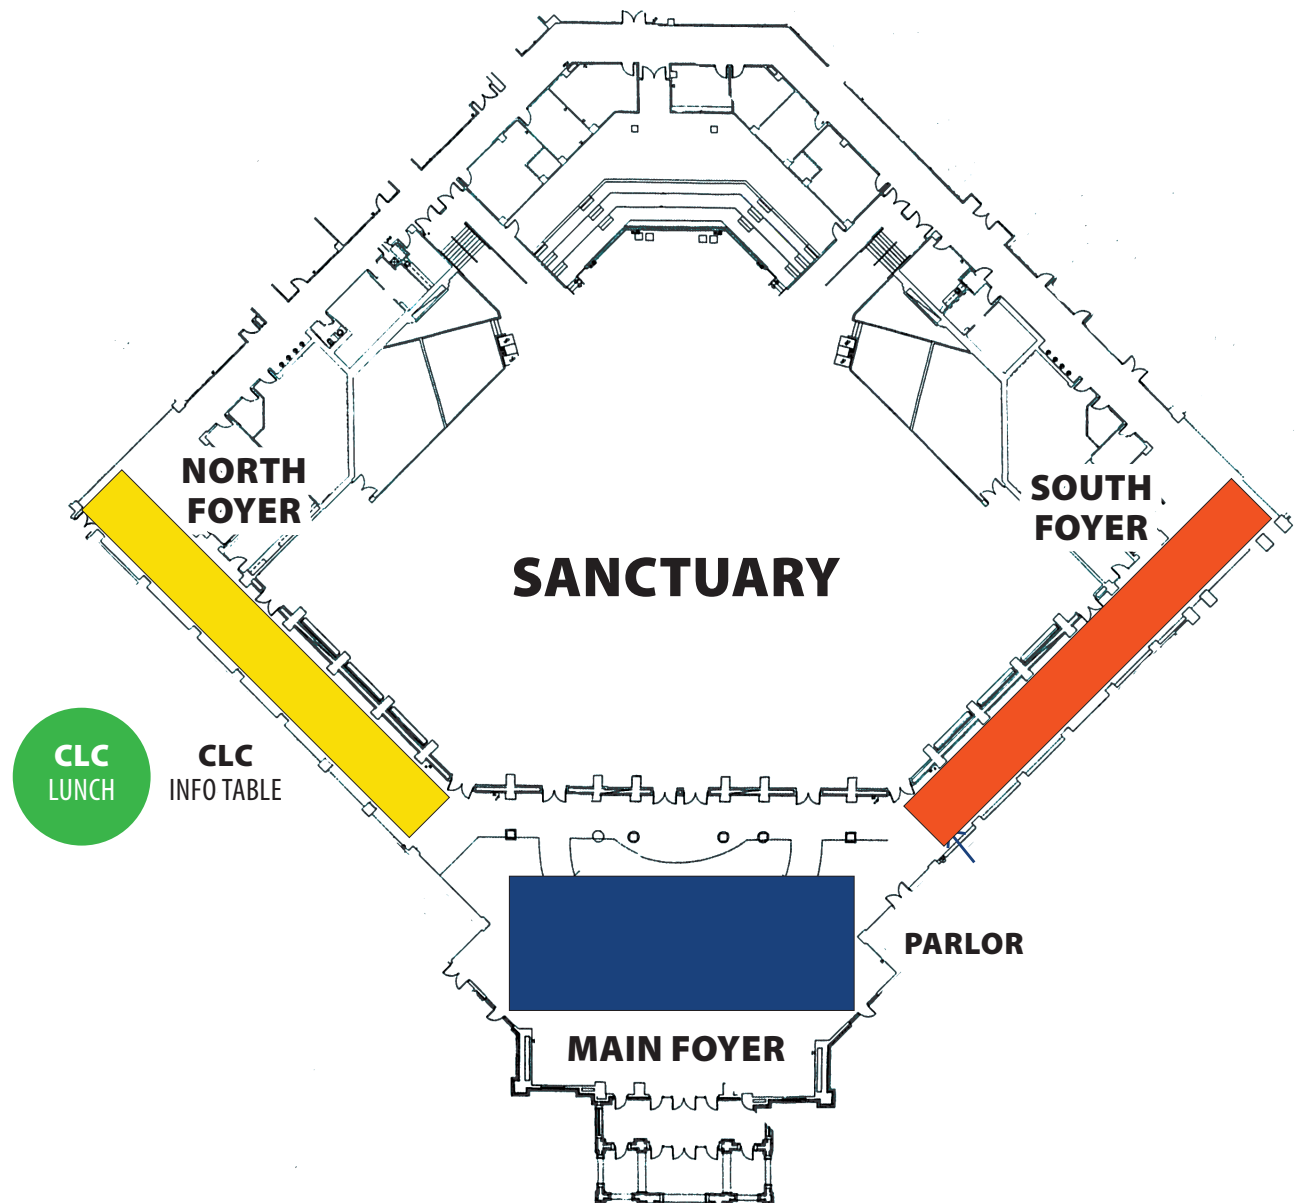

SCHEDULE

8:30–12:30	Registration/Check-in tables open
10:30–12:30	Lunch in CLC
12:45	Load buses
1:00	Buses leave promptly
1:30–4:30	Worksites*
5:00	Buses return

* Unless otherwise noted in registration

You must check in at your appropriate worksite table between 8:30 and 12:30 to receive your colored wristband and confirm your lunch plans. This map shows a detailed design of all the worksite tables and their location in the church. This wristband allows you entry onto the buses and worksite location. Each bus will be marked with the appropriate colors that correspond with your colored wristband. Even if you are not riding a bus, you will still need to check in at your worksite table.